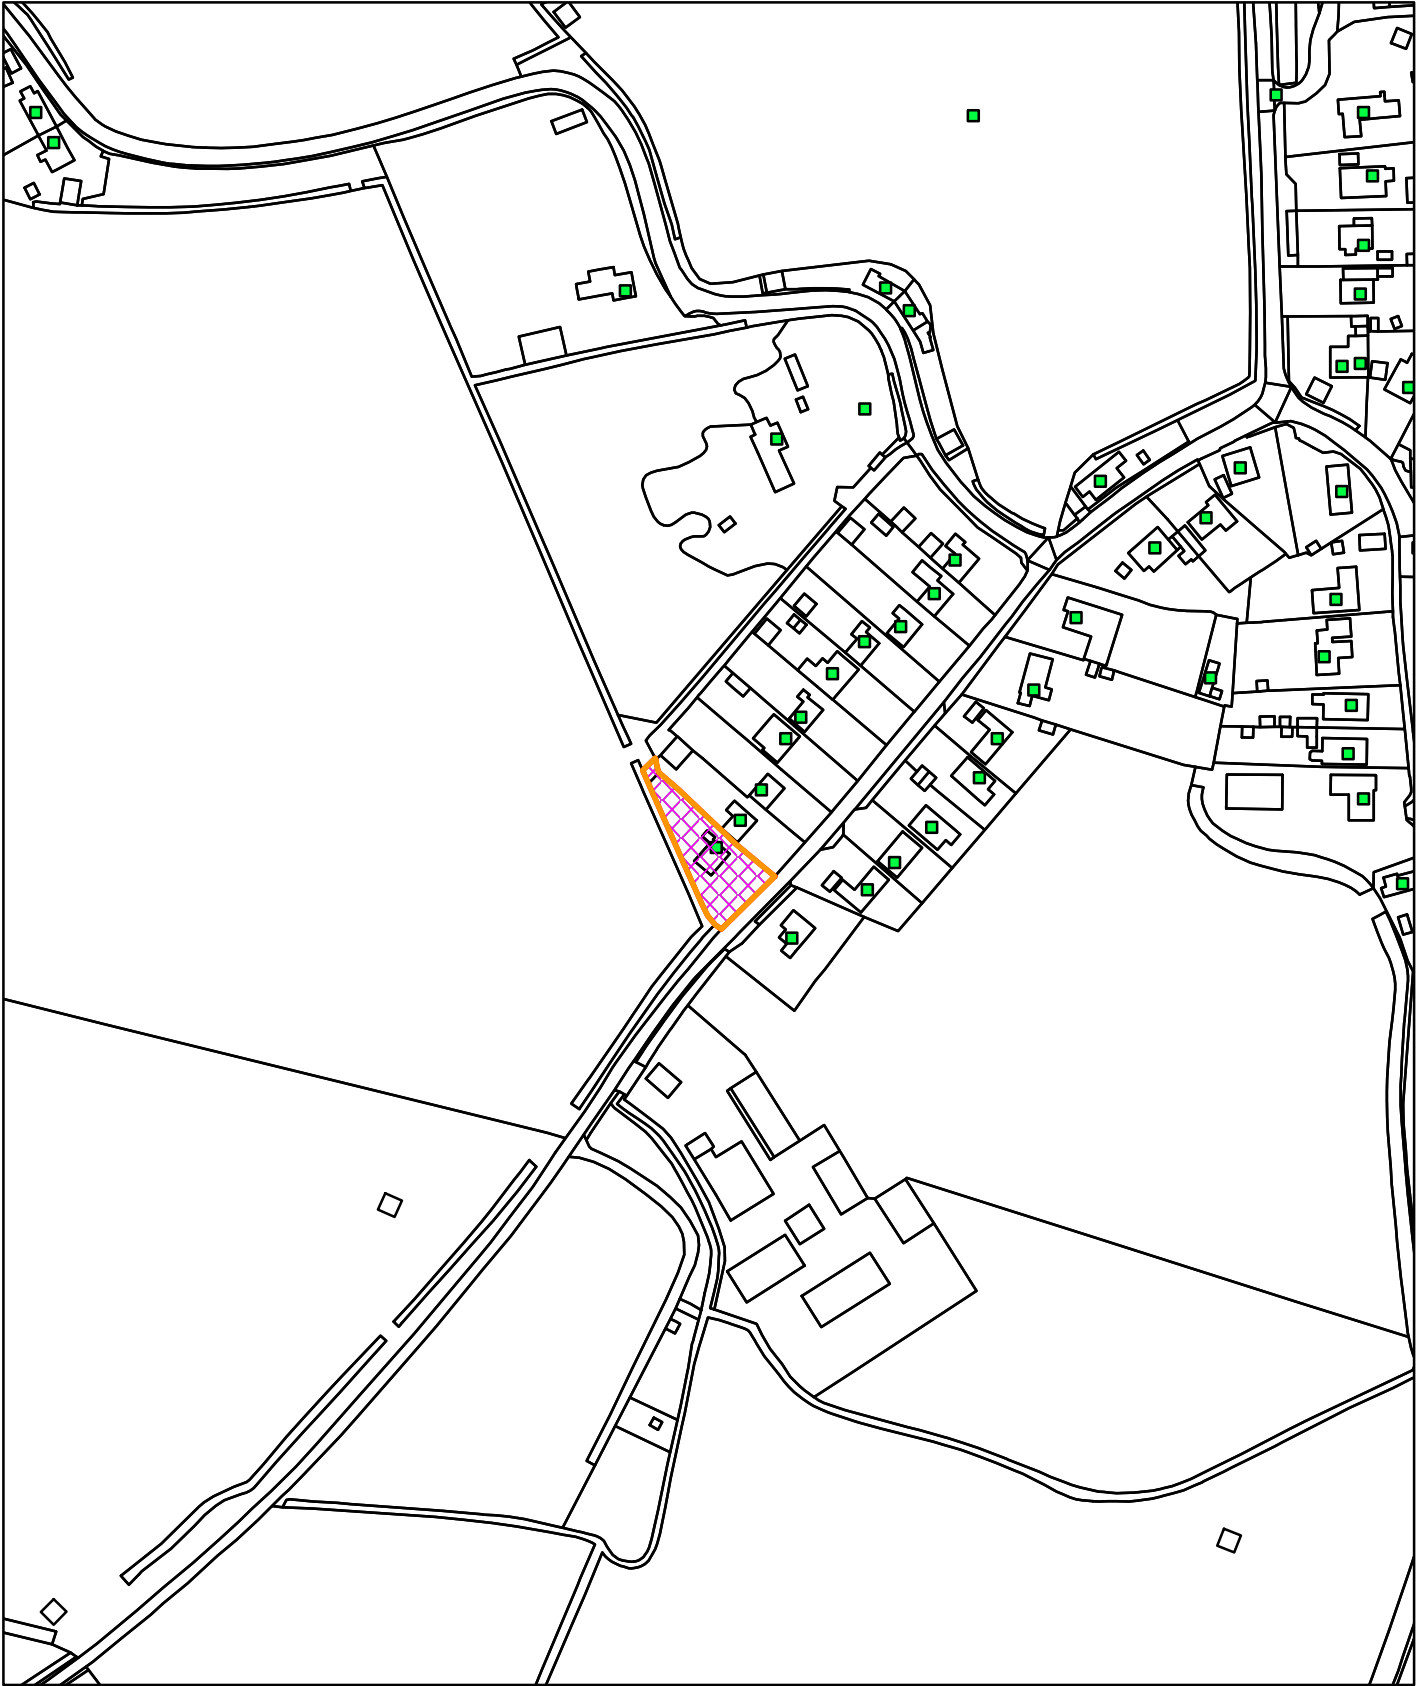

22/00265/F

10 Folgate Lane Walpole St Andrew PE14 7HY

© Crown copyright and database rights 2023
Ordnance Survey 100024314

23/05/2023